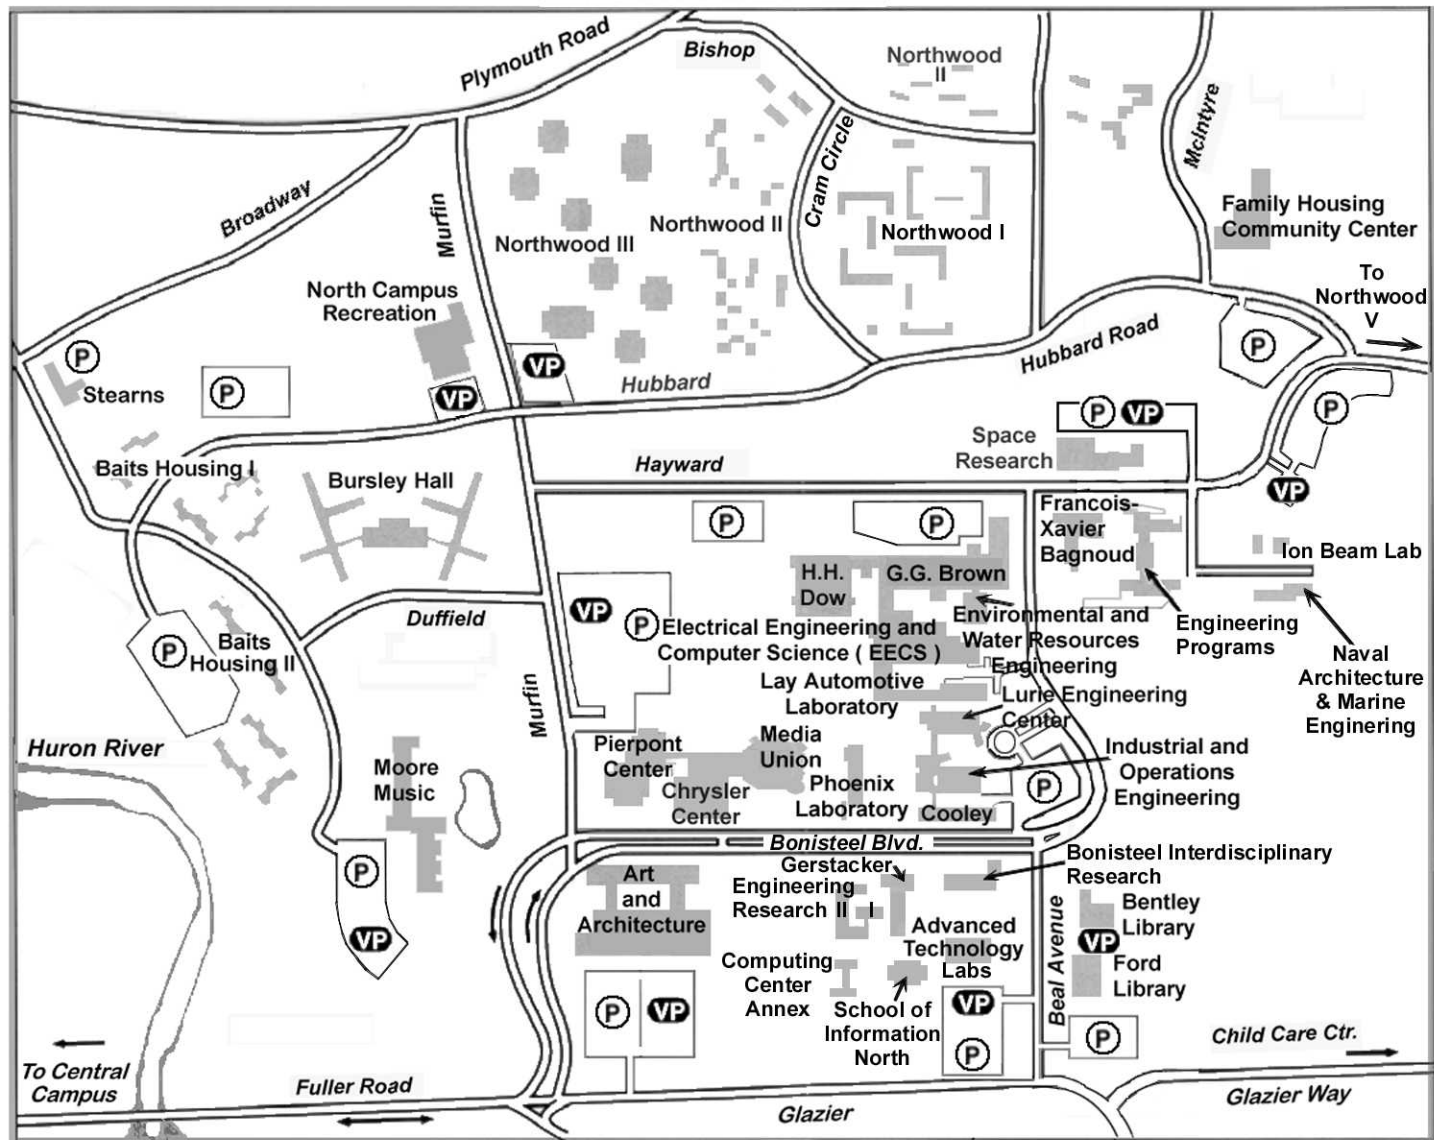

# University of Michigan North Campus

P = U-M Employee Parking    
 VP = Visitor Parking